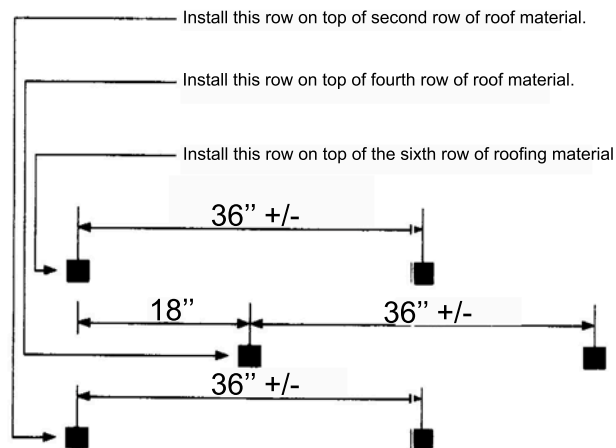

### Installation Diagram for Totin Snow Guards

Metric Measures:  
36" = 914 mm  
18" = 457 mm